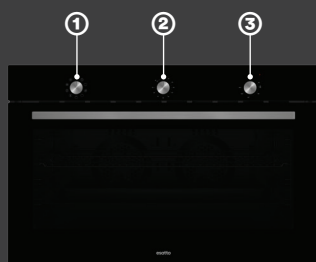

esatto

Get ready to use your EO9060XL9M 90x60cm 9 Function Oven!

The Controls

1. Function Selector

Use this knob control to select the Function.

2. Timer

Use this to select a cooking time. If you don't want to select a time frame, rotate the knob to 'Manual Cook' (M) to use the oven.

3. Temperature

Use this control to select a temperature (in Celcius).

Product Details

Dimensions (W, D, H mm)
898 x 570 x 595

Capacity
129L

Warranty
2 Years

Register your Esatto product online for a free additional year
esatto.house/warranty

The Functions

Oven Light: Enables the user to observe the progress of cooking without opening the door.

Bake (Conventional): Ideal for cakes, pizza & cookies.

Steam Cleaning: Loosen dirt & grease with steam before cleaning your oven. Please read the instructions in your User manual before using this function.

Upper Heat: Ideal for heating pre-baked pastries and small amounts of food, or if you want to gratinate your dish.

Grill: This cooking method is normal grilling, utilising the grill element only. Add a little water to reduce dryness.

Grill & Fan: Suitable for grilling large amount of meat on a lower rack within the oven. Add a little water to reduce dryness.

Fan Bake: Evenly distributes heat within the cavity for baking & roasting on a single tray.

Fan Forced: Evenly distributes heat within the cavity for cooking on multiple shelves. Suitable for baking & roasting at temperatures lower than the Bake (Conventional) function.

Fan Assist: Circulates the air within the oven cavity.

Get in Touch

Need help? Contact our friendly support team via the contact details below.

Phone / 1300 11 4357

Email / support@residentiagroup.com.au

@esatto.house @esatto.house

www.esatto.house