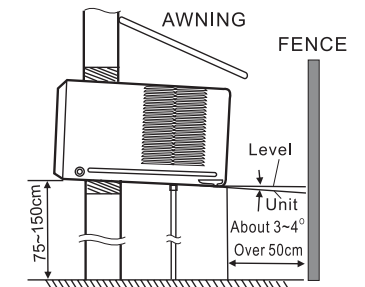

↑ Installation