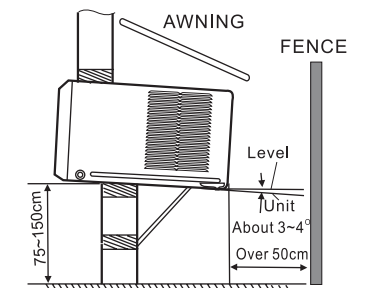

↑ Installation